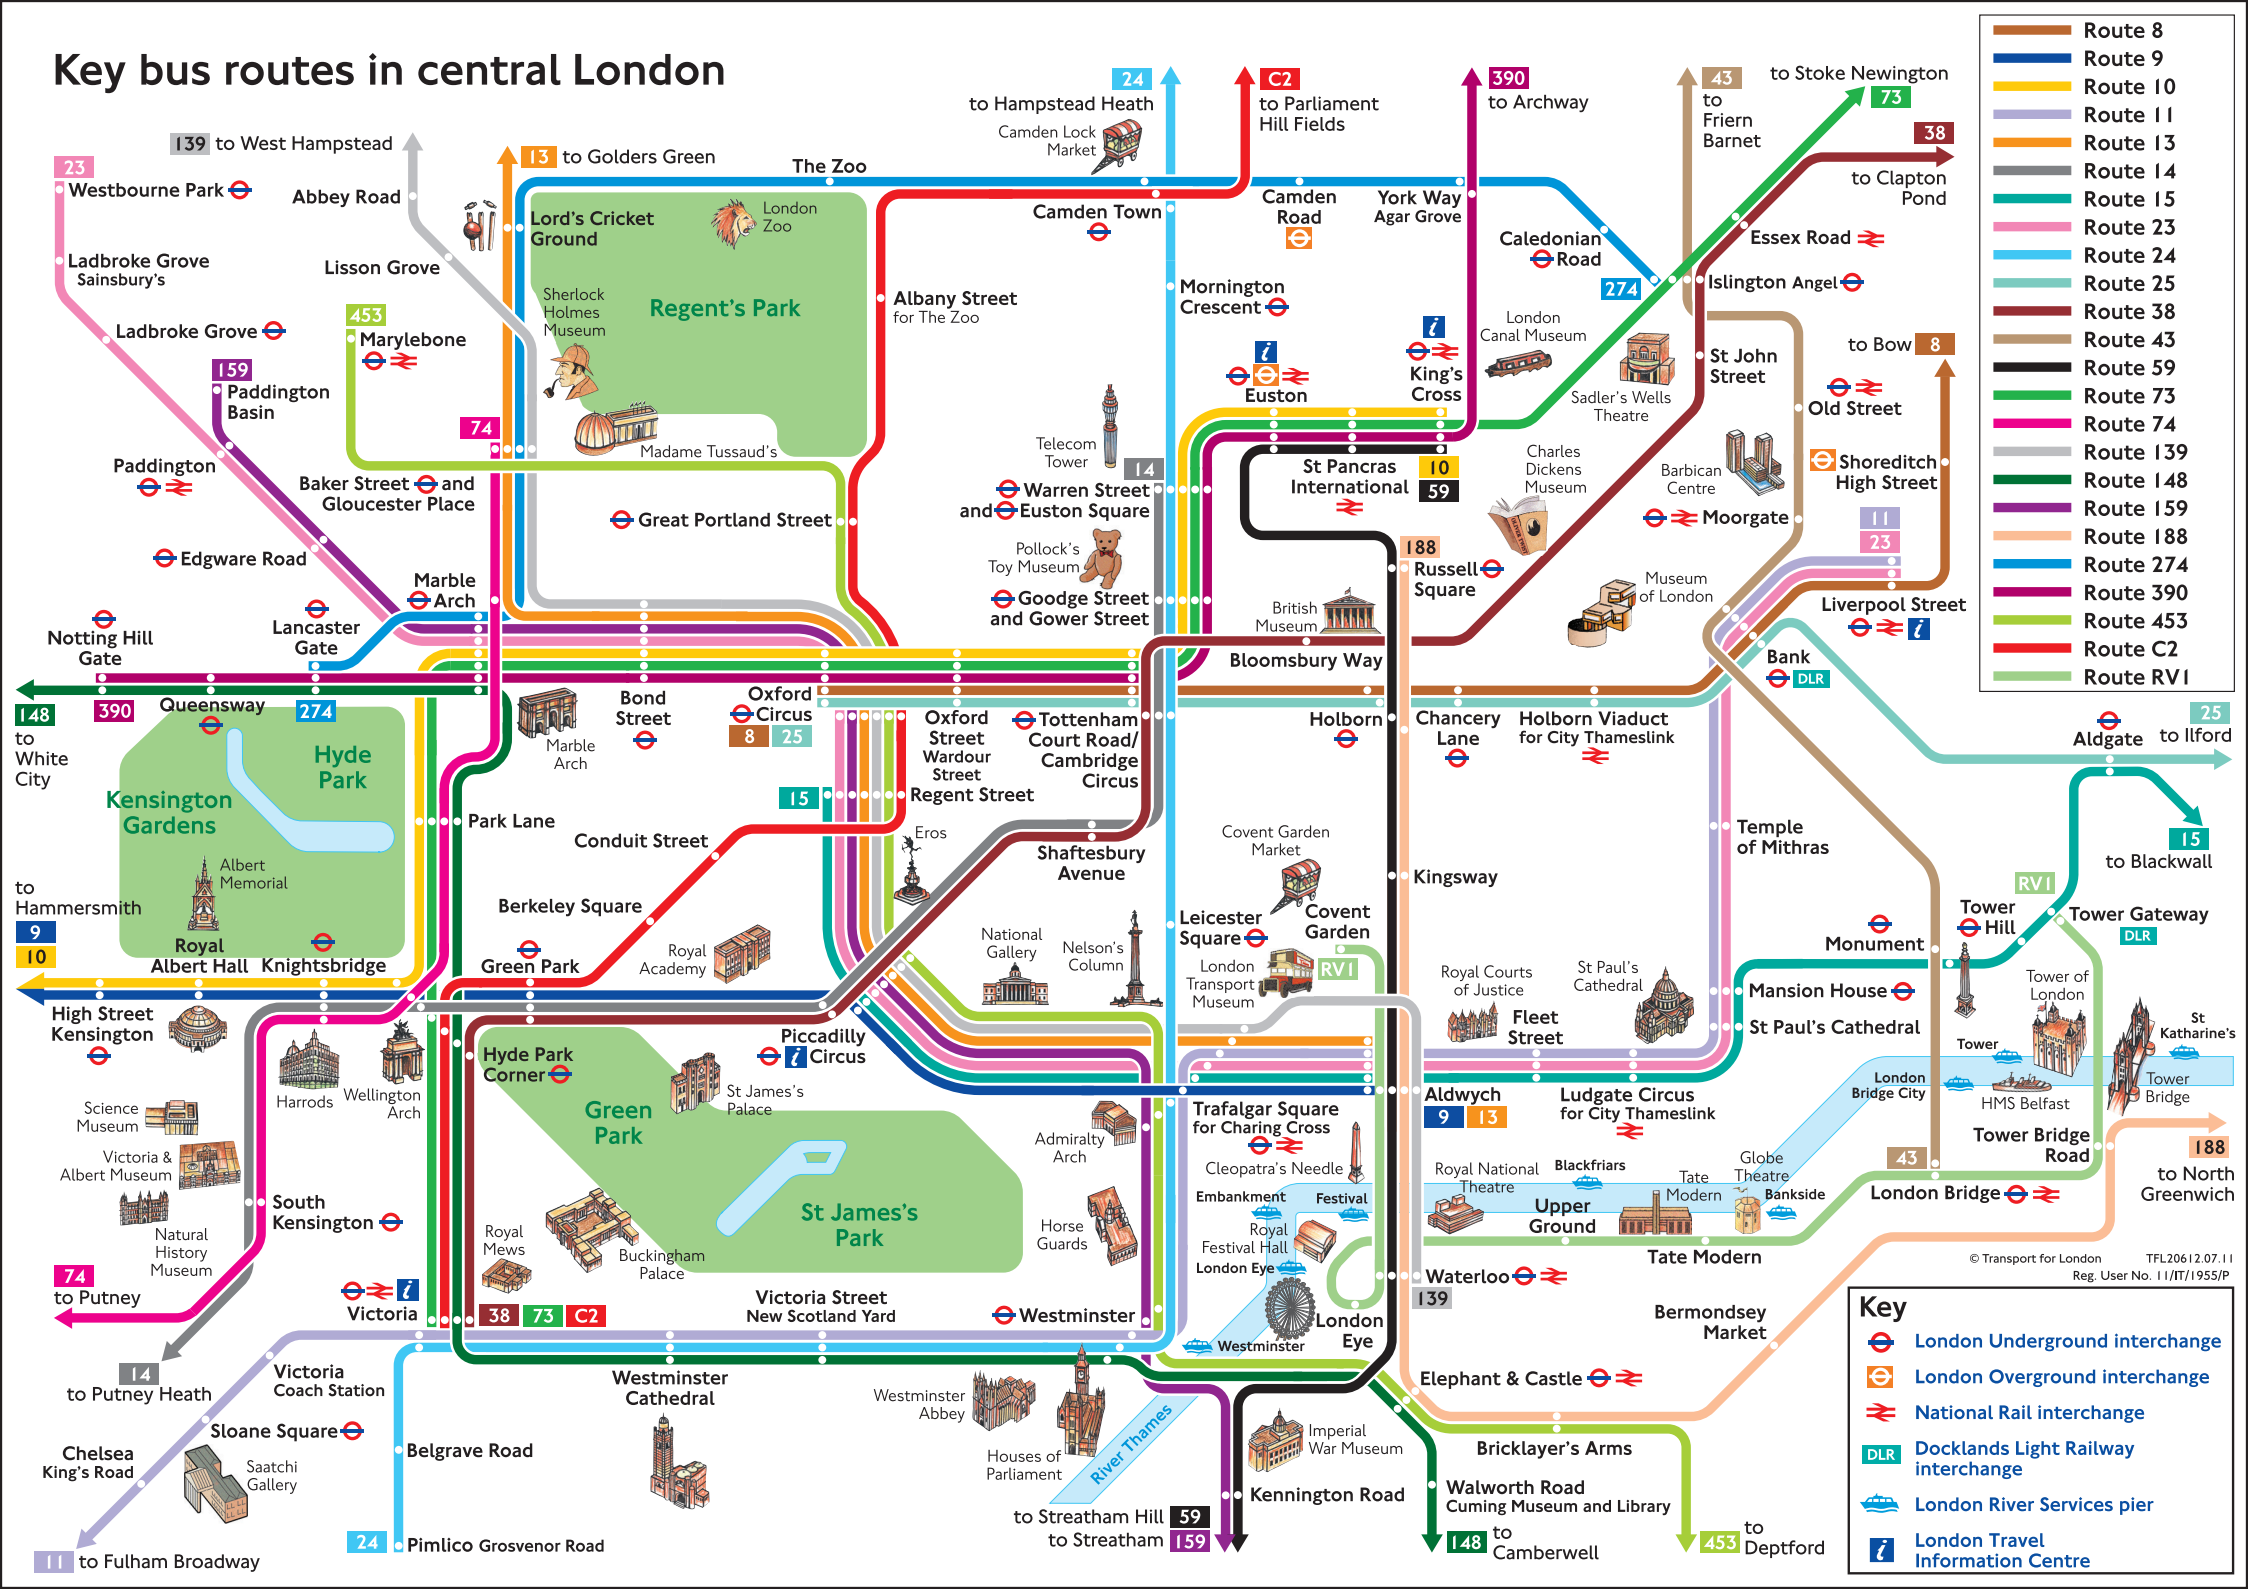

Key bus routes in central London

- Route 8
- Route 9
- Route 10
- Route 11
- Route 13
- Route 14
- Route 15
- Route 23
- Route 24
- Route 25
- Route 38
- Route 43
- Route 59
- Route 73
- Route 74
- Route 139
- Route 148
- Route 159
- Route 188
- Route 274
- Route 390
- Route 453
- Route C2
- Route RV1

© Transport for London TFL2061/2.07.11
Reg. User No. 11/IT/1953/P

Key

- London Underground interchange
- London Overground interchange
- National Rail interchange
- Docklands Light Railway interchange
- London River Services pier
- London Travel Information Centre